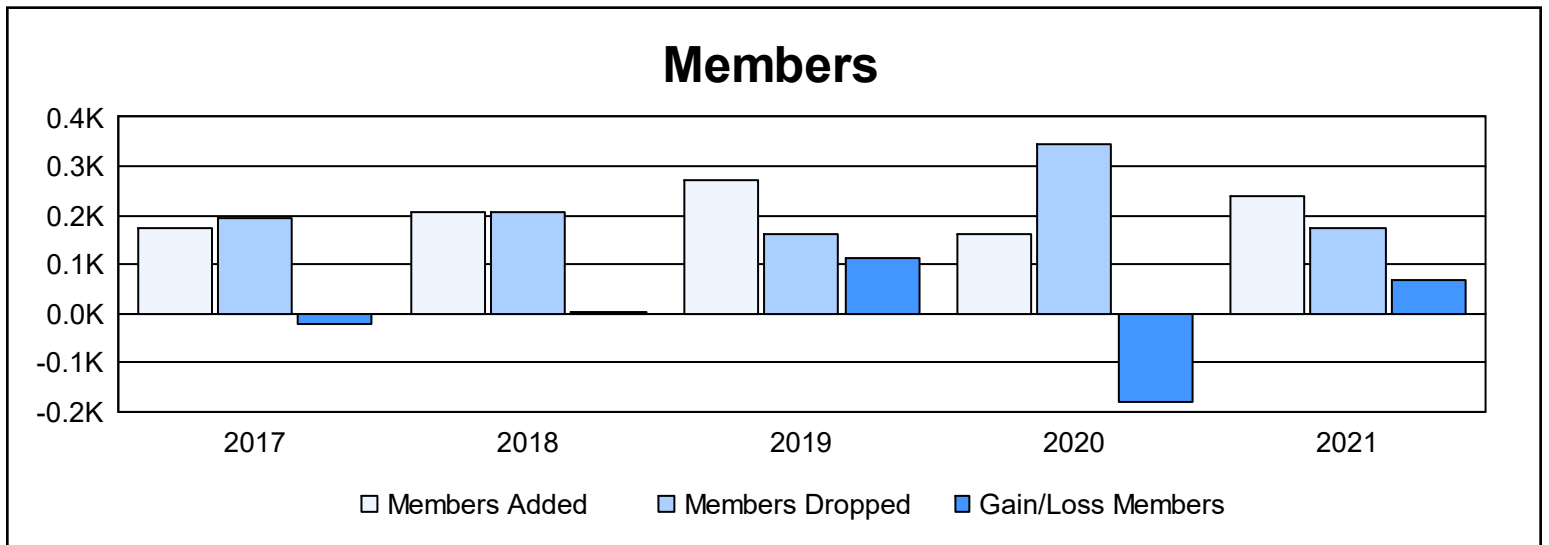

Year	New Clubs	Dropped Clubs	Gain/ Loss Clubs	New Members	Charter Members	Reinstate Members	Transfer Members	Total Member Added	Total Members Dropped	Gain/ Loss Members
2016-2017	0	0	0	145	8	14	6	173	195	-22
2017-2018	2	1	1	122	74	4	7	207	206	1
2018-2019	2	0	2	197	62	5	7	271	160	111
2019-2020	1	2	-1	83	28	42	9	162	343	-181
2020-2021	2	0	2	168	53	18	2	241	175	66
<b>Average</b>	<b>1</b>	<b>1</b>	<b>1</b>	<b>143</b>	<b>45</b>	<b>17</b>	<b>6</b>	<b>211</b>	<b>216</b>	<b>-5</b>

### Membership Composition June 2021 Cumulative