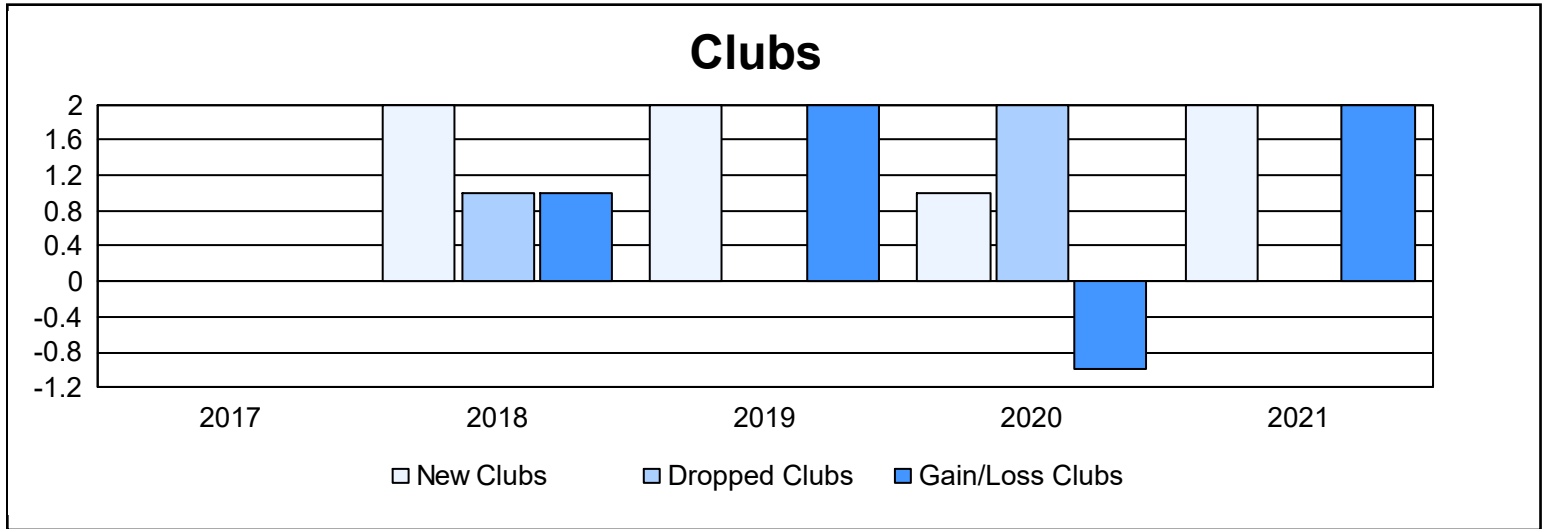

Year	New Clubs	Dropped Clubs	Gain/ Loss Clubs	New Members	Charter Members	Reinstate Members	Transfer Members	Total Member Added	Total Members Dropped	Gain/ Loss Members
2016-2017	0	0	0	145	8	14	6	173	195	-22
2017-2018	2	1	1	122	74	4	7	207	206	1
2018-2019	2	0	2	197	62	5	7	271	160	111
2019-2020	1	2	-1	83	28	42	9	162	343	-181
2020-2021	2	0	2	168	53	18	2	241	175	66
<b>Average</b>	<b>1</b>	<b>1</b>	<b>1</b>	<b>143</b>	<b>45</b>	<b>17</b>	<b>6</b>	<b>211</b>	<b>216</b>	<b>-5</b>

### Membership Composition June 2021 Cumulative